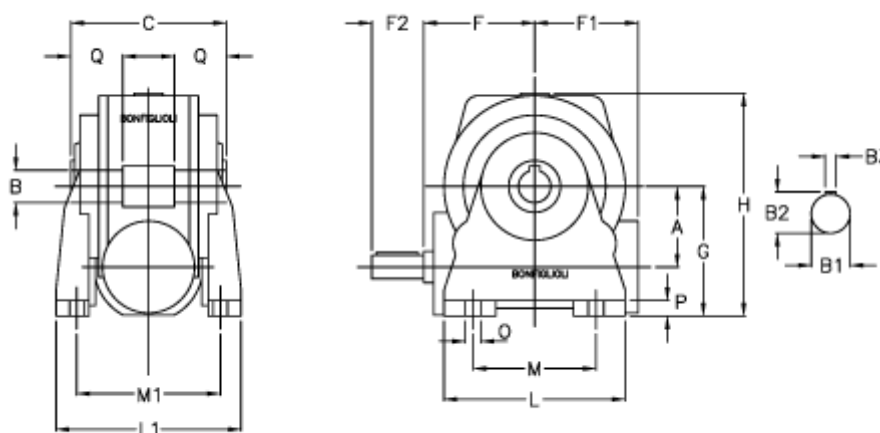

Data Sheet

Article number: 3901185040100

Description: Worm gear with solid input shaft
VF 185N-40-HS

Measures

a	= 185.4	F1 = 205	O = 22.0
B	= 60	F2 = 70	P = 22
B1	= 40	g = 254	Q = 65.0
B2	= 43.0	H = 457.0	
B3	= 12	L = 360	
C	= 190	L1 = 320	
Description	= VF 185N-xx-HS	m = 270	
F	= 214.5	M1 = 251.0	